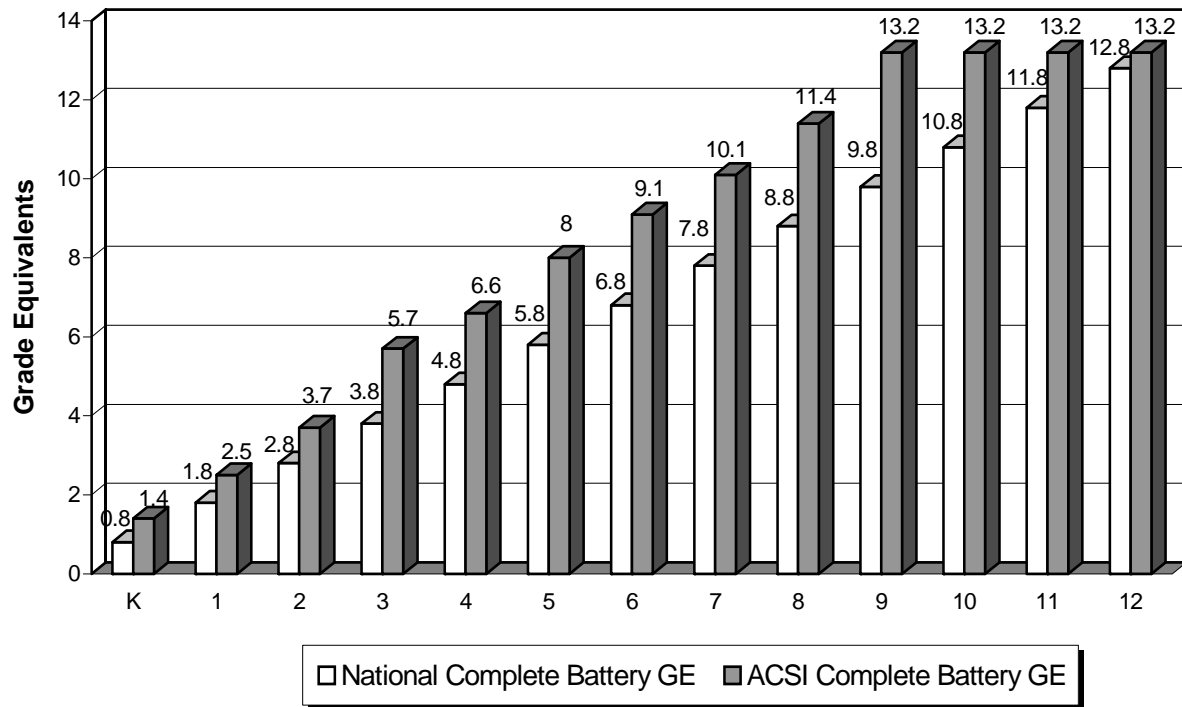

Stanford Achievement Test Series, Tenth Edition

Spring 2005

Students Score Above the National Average at Every Grade!

GRADE	ABOVE NATIONAL AVERAGE
K	6 Months
1	7 Months
2	9 Months
3	1 Year, 9 Months
4	1 Year, 8 Months
5	2 Year, 2 Months
6	2 Years, 3 Months
7	2 Years, 3 Months
8	2 Years, 6 Months
9	3 Years, 4 Months
10	2 Years, 4 Months
11	1 Year, 4Months
12	4 Months